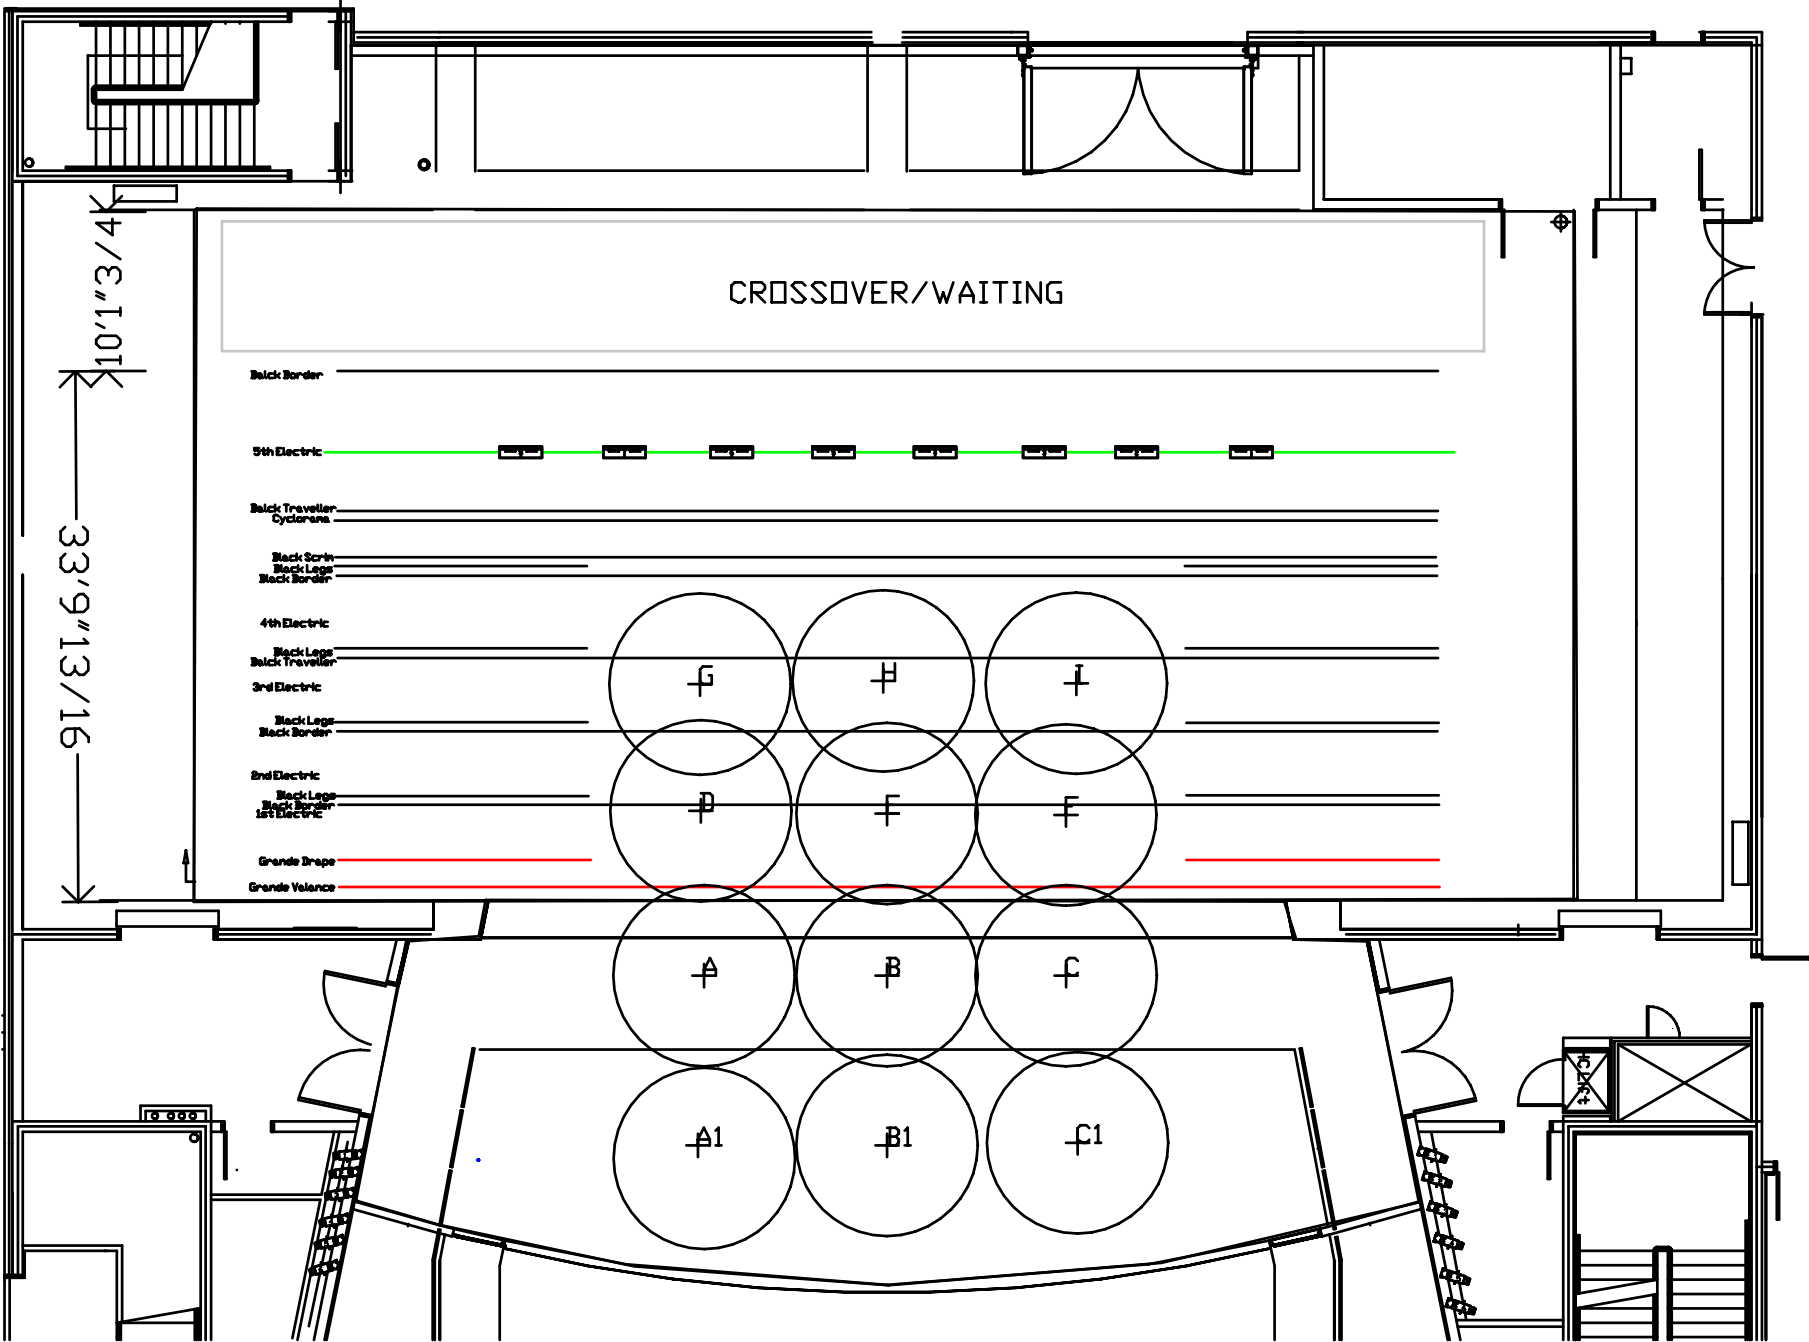

24'4"3/4

10'1"3/4  
33'9"13/16

CROSSOVER/WAITING

Back Border

5th Electric

Back Traveller  
Cyclorama

Back Scrim  
Back Legs  
Back Border

4th Electric

Back Legs  
Back Traveller

3rd Electric

Back Legs  
Back Border

2nd Electric

Back Legs  
Back Border  
1st Electric

Grande Drape

Grande Valance

A