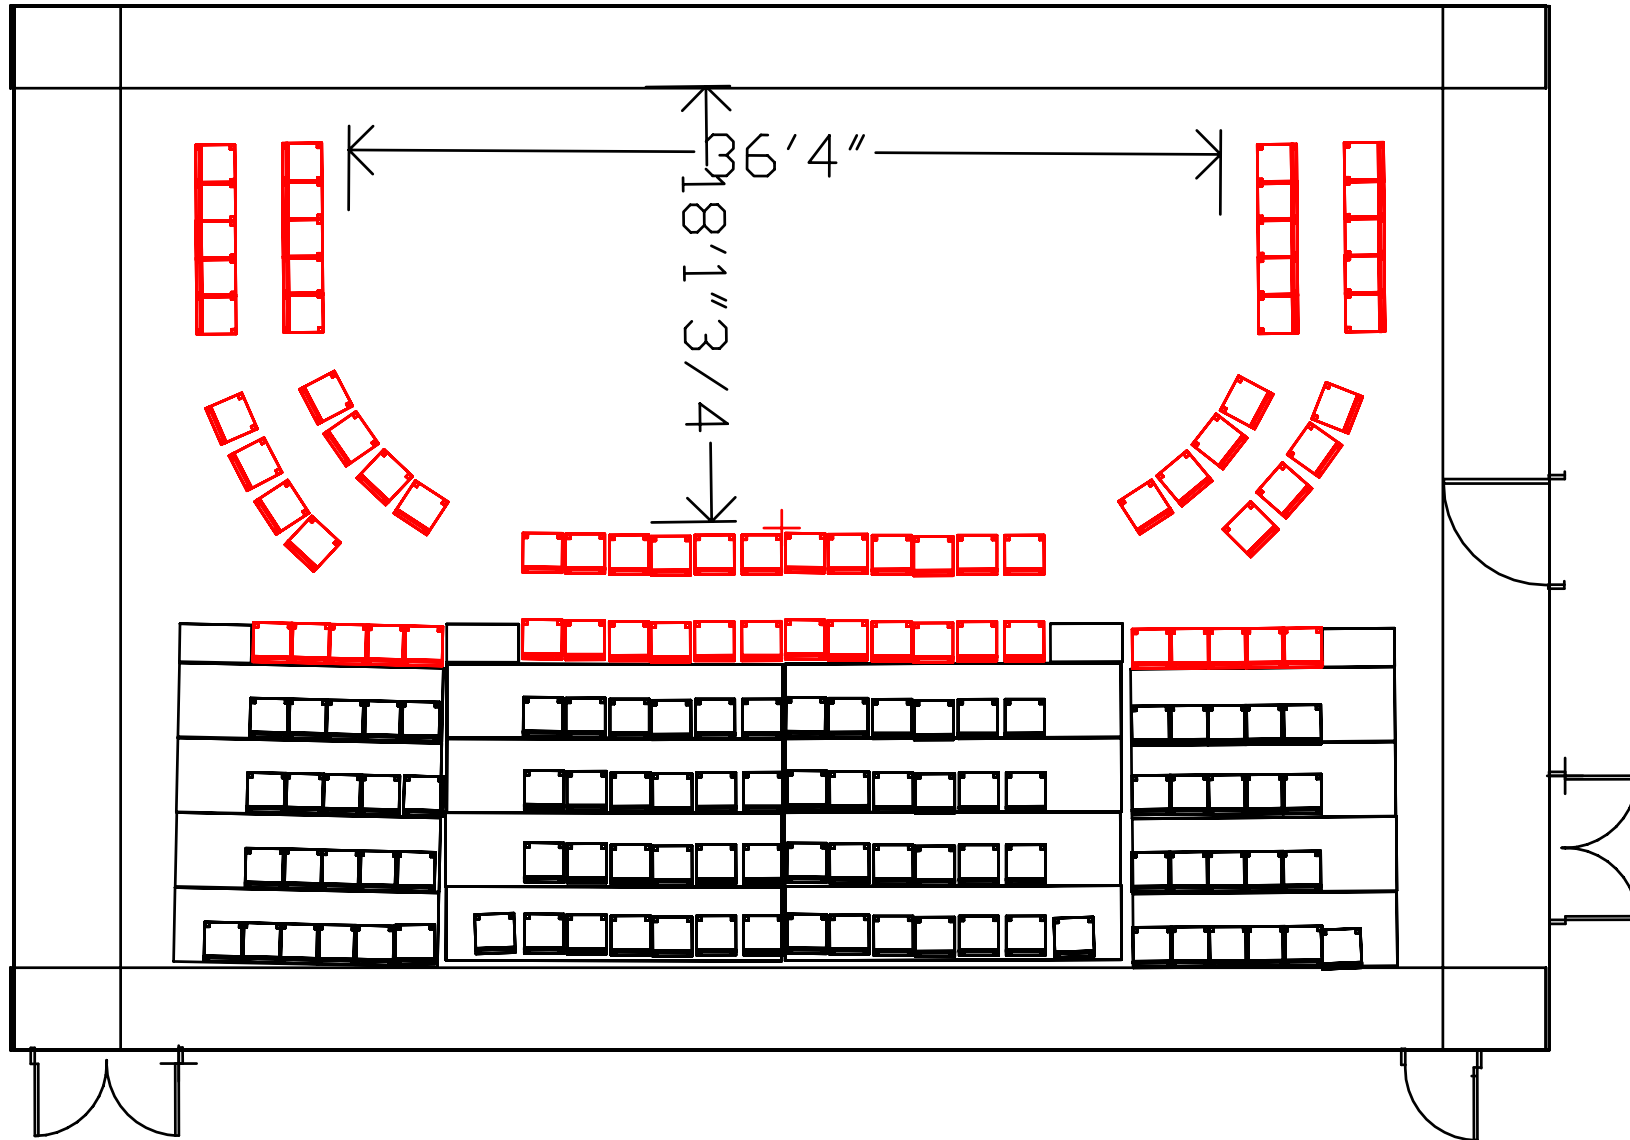

# Rehearsal Hall

Straight Set Up

Seating = 162

Bleachers = (2) 11' + (2) 14'

□ = Seat on the the Floor