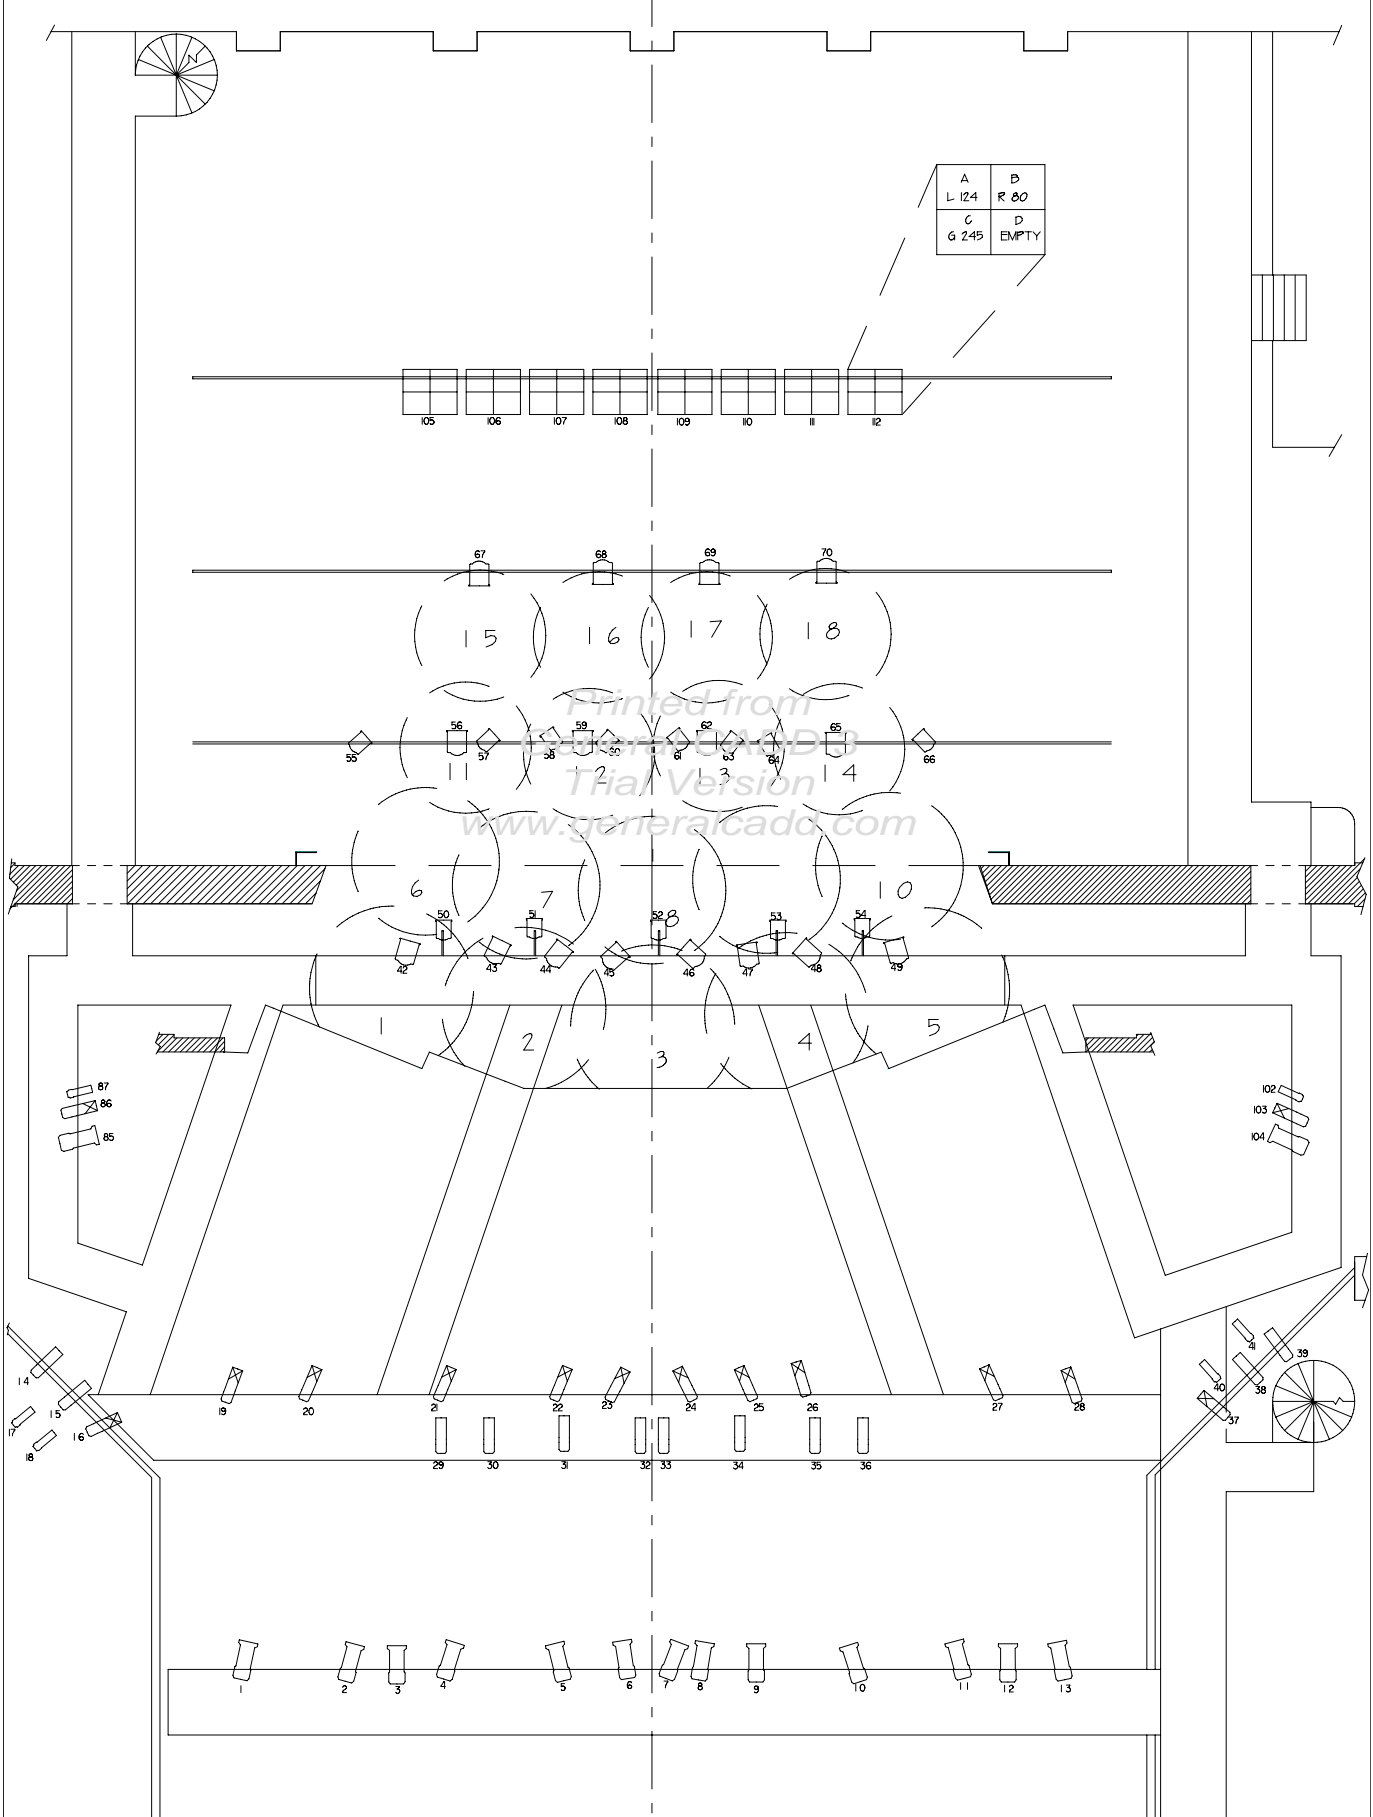

| | |
|-------|-------|
| A | D |
| L 124 | R 80 |
| C | D |
| G 245 | EMPTY |

| LIGHT SYMBOL KEY | | | | | | | |
|------------------|---|---|---|---|---|--|--|
| | | | | | | | |
| | | | | | | | |
| | | | | | | | |
| | <table border="1"> <tr> <td>A</td> <td>D</td> </tr> <tr> <td>C</td> <td>D</td> </tr> </table> 4 CELL FARCYC | A | D | C | D | | |
| A | D | | | | | | |
| C | D | | | | | | |
| | | | | | | | |

MISSISSIPPI STATE UNIVERSITY
MCCOMAS HALL
MTA "06
DRAFT: WAYNE DURST
SCALE: 1/4" = 1'-0"
PAGE 2 OF 2