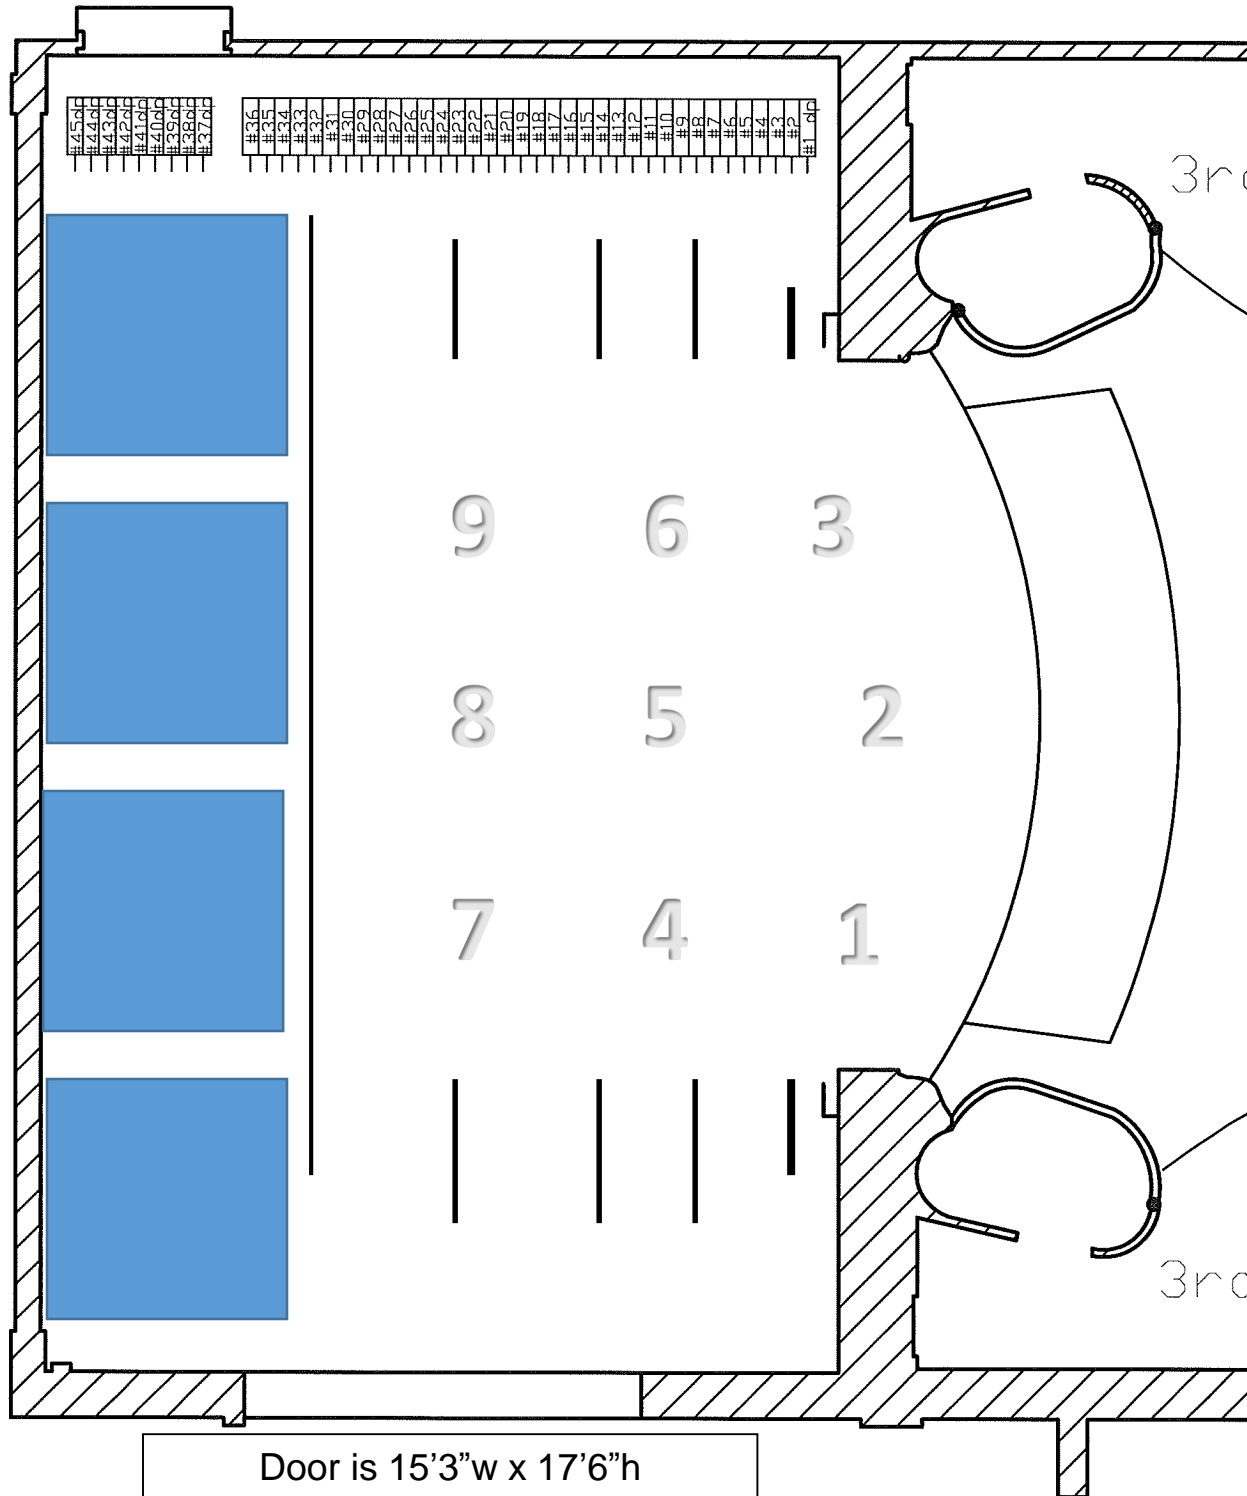

# MSU RILEY CENTER STAGE

NOT TO SCALE

Door is 15'3" w x 17'6" h